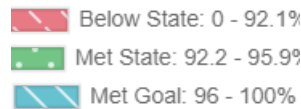

Five-Year Graduation Rate

This section shows the four-year and five-year graduation rates. These are the percentage of students who graduate high school within four or five years of entering high school.

How to use this report?

1. 1 **Learn More** about this school by viewing the [detailed report](#) or by clicking any of the "i" icons on the page.
2. 2 **Start Conversations** with school community members and ask questions. Use our [guides](#) for suggestions.
3. 3 **Engage** with your school communities to identify where schools are doing well and where they can improve.

www.state.nj.us/education
www.njschooldata.org
reportcard@doe.nj.gov