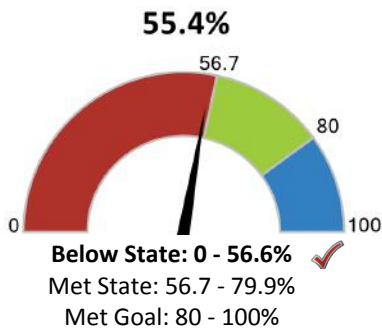

BLOOMFIELD TECH

2017-2018

County: ESSEX
District: ESSEX CO VOC-TECH
Principal:
209 FRANKLIN STREET
BLOOMFIELD, NJ 07003-4878
<http://www.essextech.org>
(973)412-2206

Total students: **498**

- Economically Disadvantaged: **76.9%**
- Students with Disabilities: **0.2%**
- English Learners: **6.0%**
- Grades offered: **09-12**
- Student to Teacher Ratio: **13:1**
- Teacher Average Experience (years): **9.3**

School Highlights Reported by the District

- Essex County Bloomfield Tech was named a National Blue Ribbon School in 2009 and again in 2015.
- Essex County Bloomfield Tech was named to the College Board's AP Honor Roll in 2017.
- Essex County Bloomfield Tech has added to its career programs with an expanded engineering program.

How did students perform on assessments?

Students that met or exceeded expectations on statewide assessments

English Language Arts