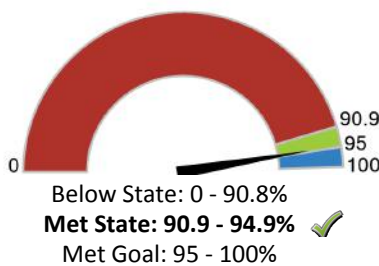

School Highlights Reported by the District

- Essex County Bloomfield Tech was named a National Blue Ribbon School in 2009 and again in 2015.
- Essex County Bloomfield Tech was named to the College Board's AP Honor Roll in 2017.
- Essex County Bloomfield Tech has added to its career programs with an expanded engineering program.

Chronic Absenteeism

Are students graduating?

4-year Graduation Rate

94.7%

Are students college and career ready?

AP/IB Courses:

35.9% of 11th and 12th graders enrolled (State = 34.9%)

Dual Enrollment Courses: