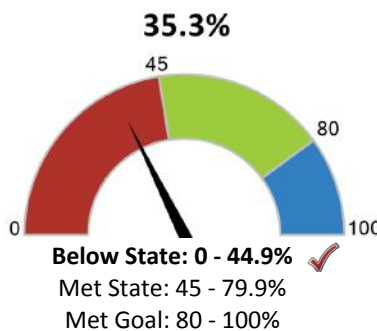

Math

Are students at risk?

Students that were absent for 10% or more of days enrolled