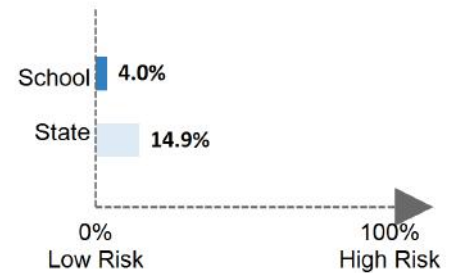

School Highlights Reported by the District

- Essex County Bloomfield Tech was named a National Blue Ribbon School in 2009 and again in 2015.
- Essex County Bloomfield Tech was named to the College Board's AP Honor Roll in 2017.
- Essex County Bloomfield Tech has added to its career programs with an expanded engineering program.

How did students perform on assessments?

Students that met or exceeded expectations on statewide assessments

English Language Arts

Math

Are students at risk?

Students that were absent for 10% or more of days enrolled

Chronic Absenteeism

Are students graduating?

4-year Graduation Rate

94.7%

Are students college and career ready?

AP/IB Courses:

35.9% of 11th and 12th graders enrolled (State = 34.9%)

Dual Enrollment Courses: